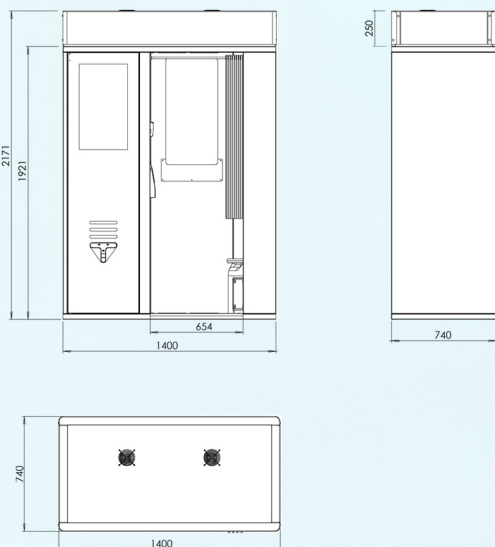

DATA SHEET

- Products:** APP ImpressMe. APP Dovunque. Photo identity in different formats. Vintage Photos
- Print mode:** Color or Black and White.
- Customization:** Possibility to insert wallpapers and brands on the printed product.
- Print sizes:** 10x15 cm ^2 (4"x6"), 15x20 (6" x 8")
- Operating System:** Linux.
- Printers:** 1 or more Shinko CHC-2245.
- Consumables:** A kit of thermal paper and ribbon for printer.
- Autonomy:** 900 prints for kit or printer.
- Print time:** 7 seconds.
- Print resolution:** 300 dpi (equal to 4800 dpi of an inkjet printer).
- Supply:** AC 220/230 Volt - 50 Hz
AC 110 Volt - 60 Hz
- Power:** Stand by 130 W - While in use 300 W.
- Case:** Standard metal version; on request in any other desired color with stainless steel base.
- Payment systems:** Standard version with banknote and coin acceptor; on request with POS, with digital payment
- Weight:** VISO 350 kg - Miniviso 300 kg.
- Dimensions:** See layout next to the tab.
- Certification:** With CE mark.