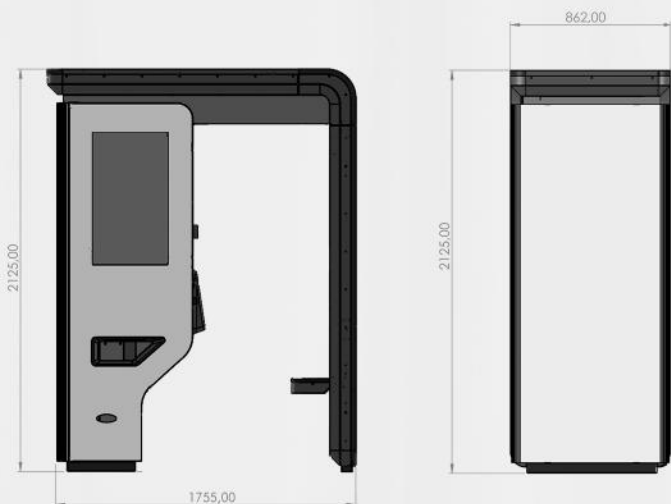

From History to...

ICONA

pininfarina

The **Pininfarina** design
for the **PhotoBooth** of
the **Future**

ICONA

THE PRODUCTS

ID PHOTOS
FOR ALL DOCUMENTS

"FotoVINTAGE"

TECHNICAL DATA

- Products: ID Photos for all documents; "FotoVintage".
- Printing type: Colour and B/N.
- Print format: 10x15 cm ^2 (4"x6").
- Computer: Latest generation.
- Printers: A DNP brand printer.
- Consumables: A thermal paper and printer ribbon kit.
- Printing time: 7 seconds.
- Print resolution: 300 dpi (equal to 4800 dpi of an inkjet printer).
- Electricity supply and power: AC 220/230 Volt - 50 Hz - 350 Watt - 170 Watt (stand by).
- Motorized camera: Automatic height adjustment.
- Mobile: Stainless steel load-bearing structure, powder-coated sheet metal panelling, thermoforming covering.
- Autonomy: 700 copies 10x15 cm (4"x6").
- Payment methods: Banknotes/coins acceptance, equipped with change dispenser; Credit cards and digital payments.
- Weight: 430 kg.
- Dimensions: See graph.