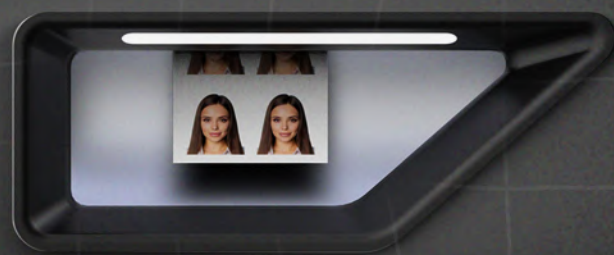

From History to...

ICONA

pininfarina

The **Pininfarina** design
for the **PhotoBooth** of
the **Future**

ICONA

THE PRODUCTS

ID PHOTOS
FOR ALL DOCUMENTS

"FotoVINTAGE"

HIGHLIGHTS

- 24H Accessibility
- ICAO compliant ID Photo printing: Driving licence, identity card, passport, residence permit
- "FotoVintage" printing (2 strips in B/W and Colour)
- 20+ years print resistant
- Multilingual user interface
- Motorized camera
- Inclusive
- Eco-friendly

TECHNICAL DATA

- Products: ID Photos for all documents; "FotoVintage".
- Printing type: Colour and B/N.
- Print format: 10x15 cm ^2 (4"x6").
- Computer: Latest generation.
- Printers: A DNP brand printer.
- Consumables: A thermal paper and printer ribbon kit.
- Printing time: 7 seconds.
- Print resolution: 300 dpi (equal to 4800 dpi of an inkjet printer).
- Electricity supply and power: AC 220/230 Volt - 50 Hz - 350 Watt - 170 Watt (stand by).
- Motorized camera: Automatic height adjustment.
- Mobile: Stainless steel load-bearing structure, powder-coated sheet metal panelling, thermoforming covering.
- Autonomy: 700 copies 10x15 cm (4"x6").
- Payment methods: Banknotes/coins acceptance, equipped with change dispenser; Credit cards and digital payments.
- Weight: 430 kg.
- Dimensions: See graph.