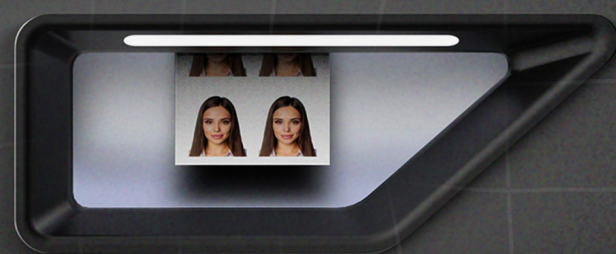

From History to...

ICONA

pininfarina

The **Pininfarina** design
for the **PhotoBooth** of
the **Future**

ICONA

THE PRODUCTS

ID PHOTOS
FOR ALL DOCUMENTS

"FotoVINTAGE"

HIGHLIGHTS

- 24H Accessibility
- ICAO compliant ID Photo printing: Driving licence, identity card, passport, residence permit
- "FotoVintage" printing (2 strips in B/W and Colour)
- 20+ years print resistant
- Multilingual user interface
- Motorized camera
- Inclusive
- Eco-friendly

TECHNICAL DATA

- Products: ID Photos for all documents; "FotoVintage".
- Printing type: Colour and B/N.
- Print format: 10x15 cm ^2 (4"x6").
- Computer: Latest generation.
- Printers: A DNP brand printer.
- Consumables: A thermal paper and printer ribbon kit.
- Printing time: 7 seconds.
- Print resolution: 300 dpi (equal to 4800 dpi of an inkjet printer).
- Electricity supply and power: AC 220/230 Volt - 50 Hz - 350 Watt - 170 Watt (stand by).
- Motorized camera: Automatic height adjustment.
- Mobile: Stainless steel load-bearing structure, powder-coated sheet metal panelling, thermoforming covering.
- Autonomy: 700 copies 10x15 cm (4"x6").
- Payment methods: Banknotes/coins acceptance, equipped with change dispenser; Credit cards and digital payments.
- Weight: 430 kg.
- Dimensions: See graph.