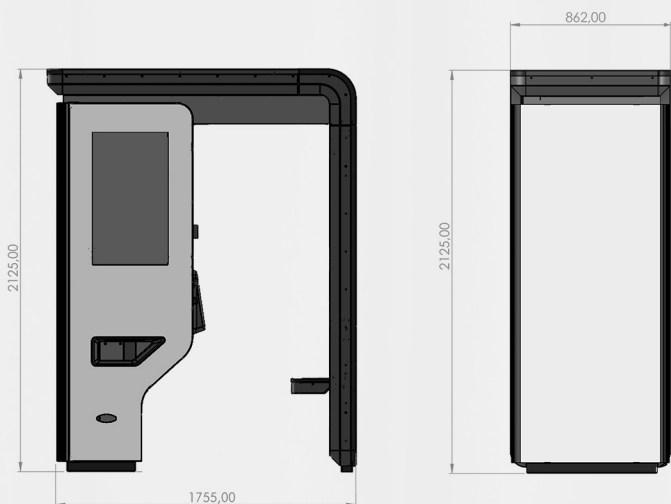

From History to...

ICONA

pininfarina

The **Pininfarina** design
for the **PhotoBooth** of
the **Future**

ICONA

THE PRODUCTS

ID PHOTOS
FOR ALL DOCUMENTS

"FotoVINTAGE"

TECHNICAL DATA

- Products: ID Photos for all documents; "FotoVintage".
- Printing type: Colour and B/N.
- Print format: 10x15 cm ^2 (4"x6").
- Computer: Latest generation.
- Printers: A DNP brand printer.
- Consumables: A thermal paper and printer ribbon kit.
- Printing time: 7 seconds.
- Print resolution: 300 dpi (equal to 4800 dpi of an inkjet printer).
- Electricity supply and power: AC 220/230 Volt - 50 Hz - 350 Watt - 170 Watt (stand by).
- Motorized camera: Automatic height adjustment.
- Mobile: Stainless steel load-bearing structure, powder-coated sheet metal panelling, thermoforming covering.
- Autonomy: 700 copies 10x15 cm (4"x6").
- Payment methods: Banknotes/coins acceptance, equipped with change dispenser; Credit cards and digital payments.
- Weight: 430 kg.
- Dimensions: See graph.