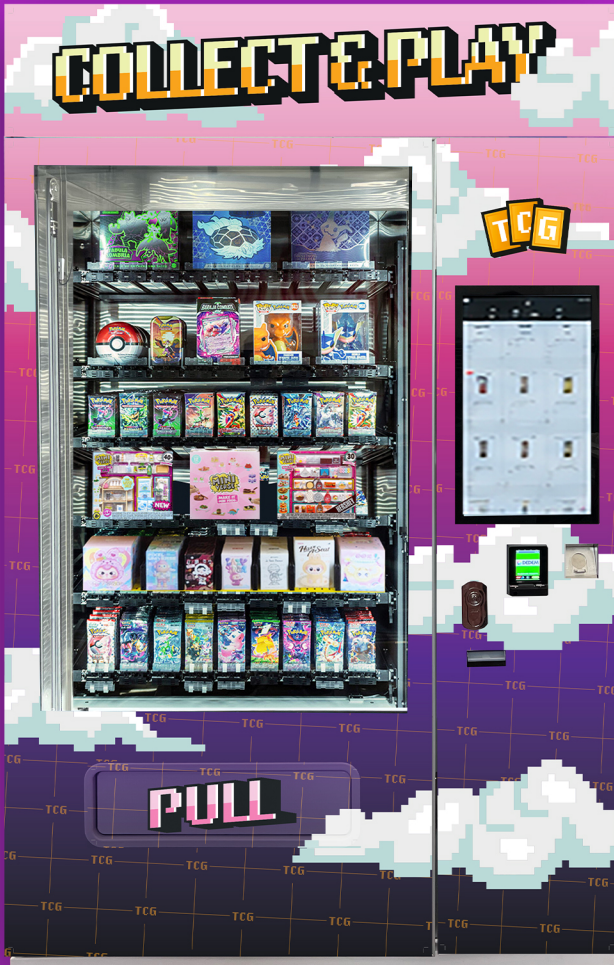

## COLLECT & PLAY VENDING MACHINE

### COLLECT, PLAY TRADE

COLLECT&PLAY is a Vending Machine dedicated to collectible cards, designed to transform the purchase into an immediate and engaging experience. It dispenses booster packs and official cards from the leading Trading Card Games, continuously updated with the most in-demand releases, attracting collectors, enthusiasts, and new players. A direct access point to the world of trading cards, capable of driving foot traffic, impulse purchases, and repeat interactions.

## DATA SHEET

**PAYMENT SYSTEMS:** Bill Acceptor / Bill Validator

Coin Changer

Credit Cards

**DIMENSIONS:** 1300Lx1813,5Hx865P

**WEIGHT:** 400Kg

**POWER SUPPLY:** 230V/50Hz

110V/60Hz