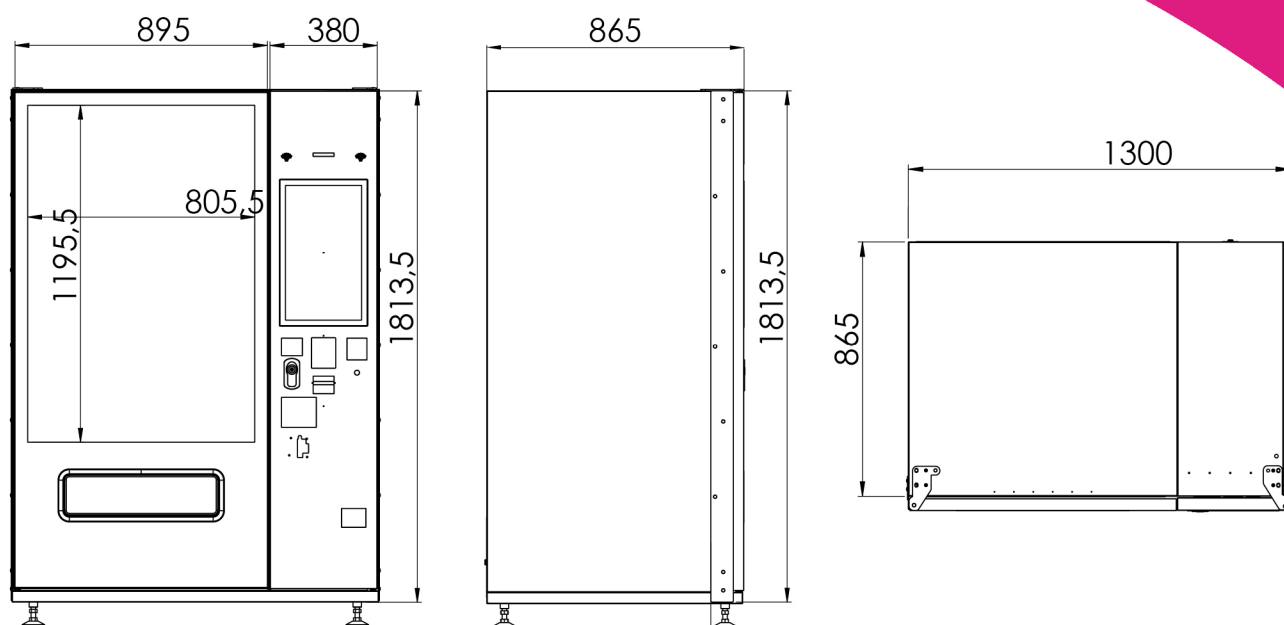

FEATURES

HIGHLIGHTS

- INSTANT PURCHASE, AVAILABLE 24/7
- STRONG VISUAL APPEAL AND IN-STORE ATTRACTION
- CONTINUOUS UPDATES OF PRODUCTS AND NEW RELEASES
- DRIVES IMPULSE PURCHASES AND REPEAT VISITS
- SIMPLE, FAST AND INTUITIVE INTERACTION