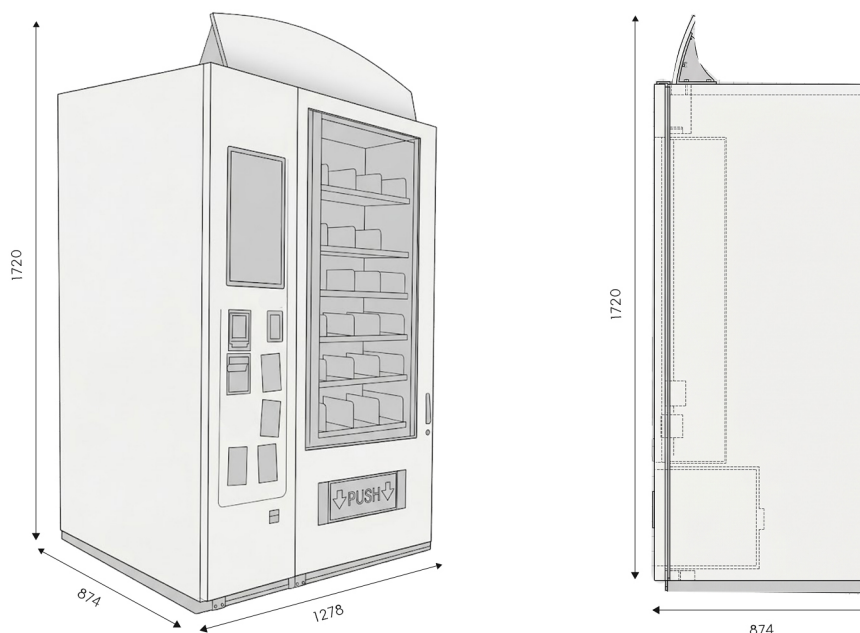

FEATURES

HIGHLIGHTS

- INSTANT PURCHASE, AVAILABLE 24/7
- STRONG VISUAL APPEAL AND IN-STORE ATTRACTION
- CONTINUOUS UPDATES OF PRODUCTS AND NEW RELEASES
- DRIVES IMPULSE PURCHASES AND REPEAT VISITS
- SIMPLE, FAST AND INTUITIVE INTERACTION