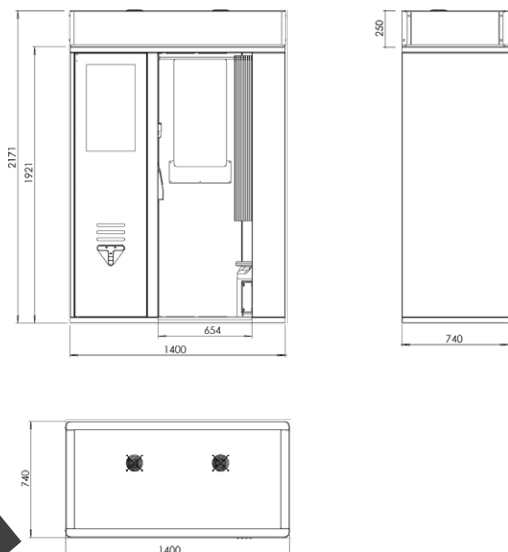

DATA SHEET

- Products:** App ImpressMe, APP Dovunque
Photo identity in different formats, Vintage Photos.
- Print mode:** Color or Black and White.
- Customization:** Possibility to insert wallpapers and brands on the printed product.
- Print sizes:** 10x15 cm ^2 (4"x6"), 15x20 (6" x 8")
- Operating System:** Linux.
- Printers:** 1 DNP printer.
- Consumables:** A kit of thermal paper and ribbon for printer.
- Autonomy:** 900 prints for kit or printer.
- Print time:** 7 seconds.
- Print resolution:** 300 dpi (equal to 4800 dpi of an inkjet printer).
- Supply:** AC 220/230 Volt - 50 Hz.
- Power:** Stand by 130 W - While in use 300 W.
- Case:** Standard metal version; on request in any other desired color with stainless steel base.
- Payment systems:** Standard version with banknote and coin acceptor; on request with POS, with digital payment
- Weight:** 350 kg
- Dimensions:** See the layout
- Certification:** CE marked booth.