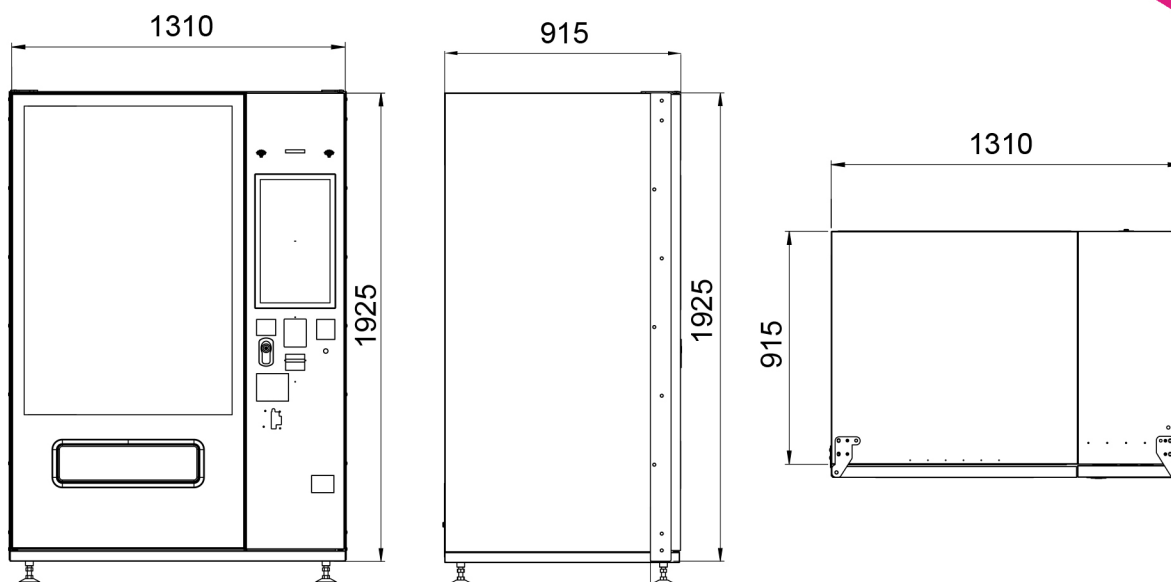

FEATURES

HIGHLIGHTS

- INSTANT PURCHASE, AVAILABLE 24/7
- STRONG VISUAL APPEAL AND IN-STORE ATTRACTION
- CONTINUOUS UPDATES OF PRODUCTS AND NEW RELEASES
- DRIVES IMPULSE PURCHASES AND REPEAT VISITS
- SIMPLE, FAST AND INTUITIVE INTERACTION