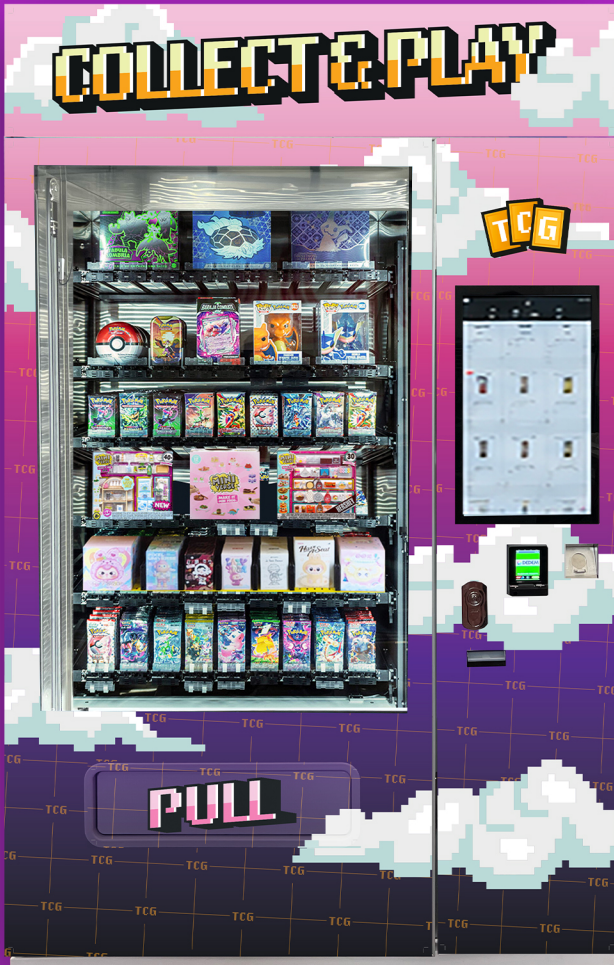

COLLECT & PLAY

COLLECT & PLAY VENDING MACHINE

COLLECT, PLAY TRADE

COLLECT&PLAY is a Vending Machine dedicated to collectible cards, designed to transform the purchase into an immediate and engaging experience. It dispenses booster packs and official cards from the leading Trading Card Games, continuously updated with the most in-demand releases, attracting collectors, enthusiasts, and new players. A direct access point to the world of trading cards, capable of driving foot traffic, impulse purchases, and repeat interactions.

HIGHLIGHTS

- INSTANT PURCHASE, AVAILABLE 24/7
- STRONG VISUAL APPEAL AND IN-STORE ATTRACTION
- CONTINUOUS UPDATES OF PRODUCTS AND NEW RELEASES
- DRIVES IMPULSE PURCHASES AND REPEAT VISITS
- SIMPLE, FAST AND INTUITIVE INTERACTION

DATA SHEET

PAYMENT SYSTEMS: Bill Acceptor / Bill Validator

Coin Changer

Credit Cards

DIMENSIONS: 1310Lx1925Hx915D

WEIGHT: 400Kg

POWER SUPPLY: 230V/50Hz

110V/60Hz