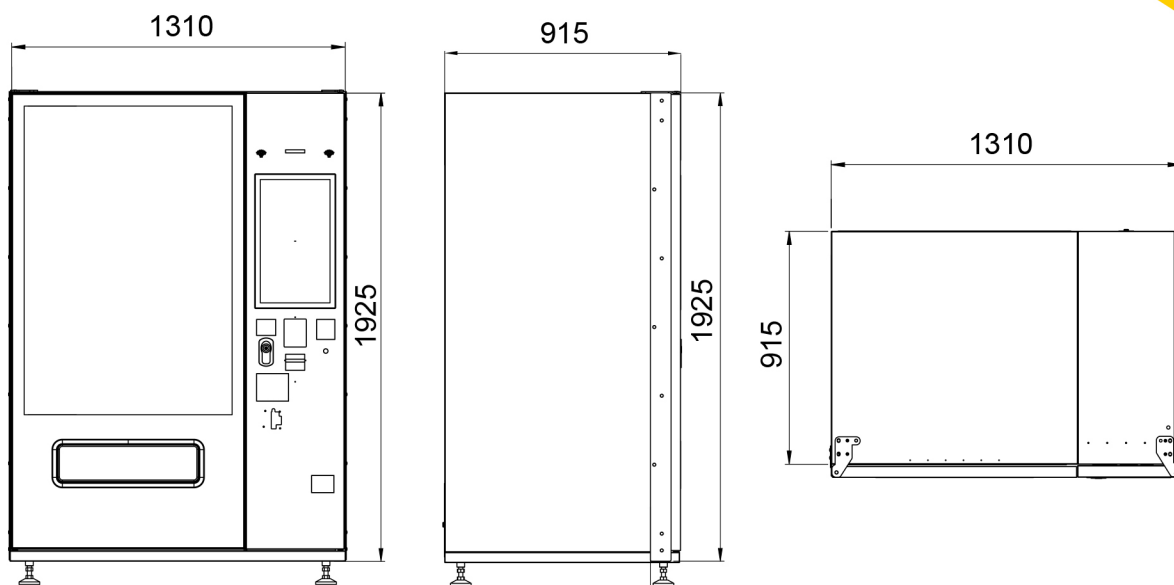

FEATURES

HIGHLIGHTS

- 24/7 ACCESSIBILITY
- MULTILINGUAL USER INTERFACE
- INTERACTIVE EXPERIENCE
- ICONIC DESIGN
- FAN MAGNET