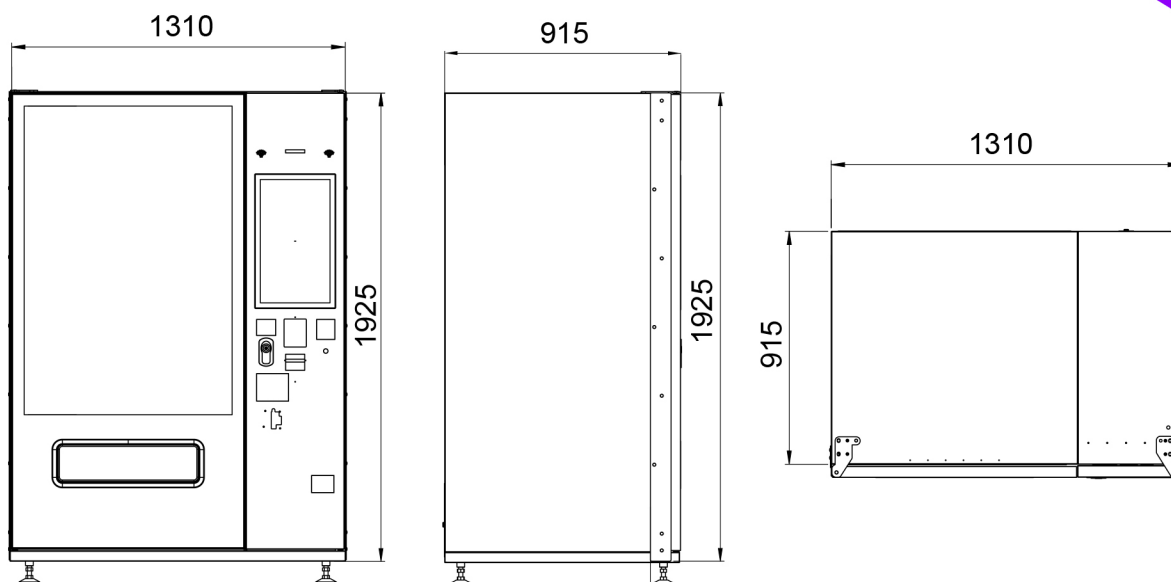

FEATURES

HIGHLIGHTS

- 24/7 ACCESSIBILITY
- MULTILINGUAL USER INTERFACE
- DYNAMIC AND MODULAR ASSORTMENT
- IDEAL FOR HIGH-TRAFFIC LOCATIONS
- MULTI-BRAND AND MULTI-CATEGORY FORMAT